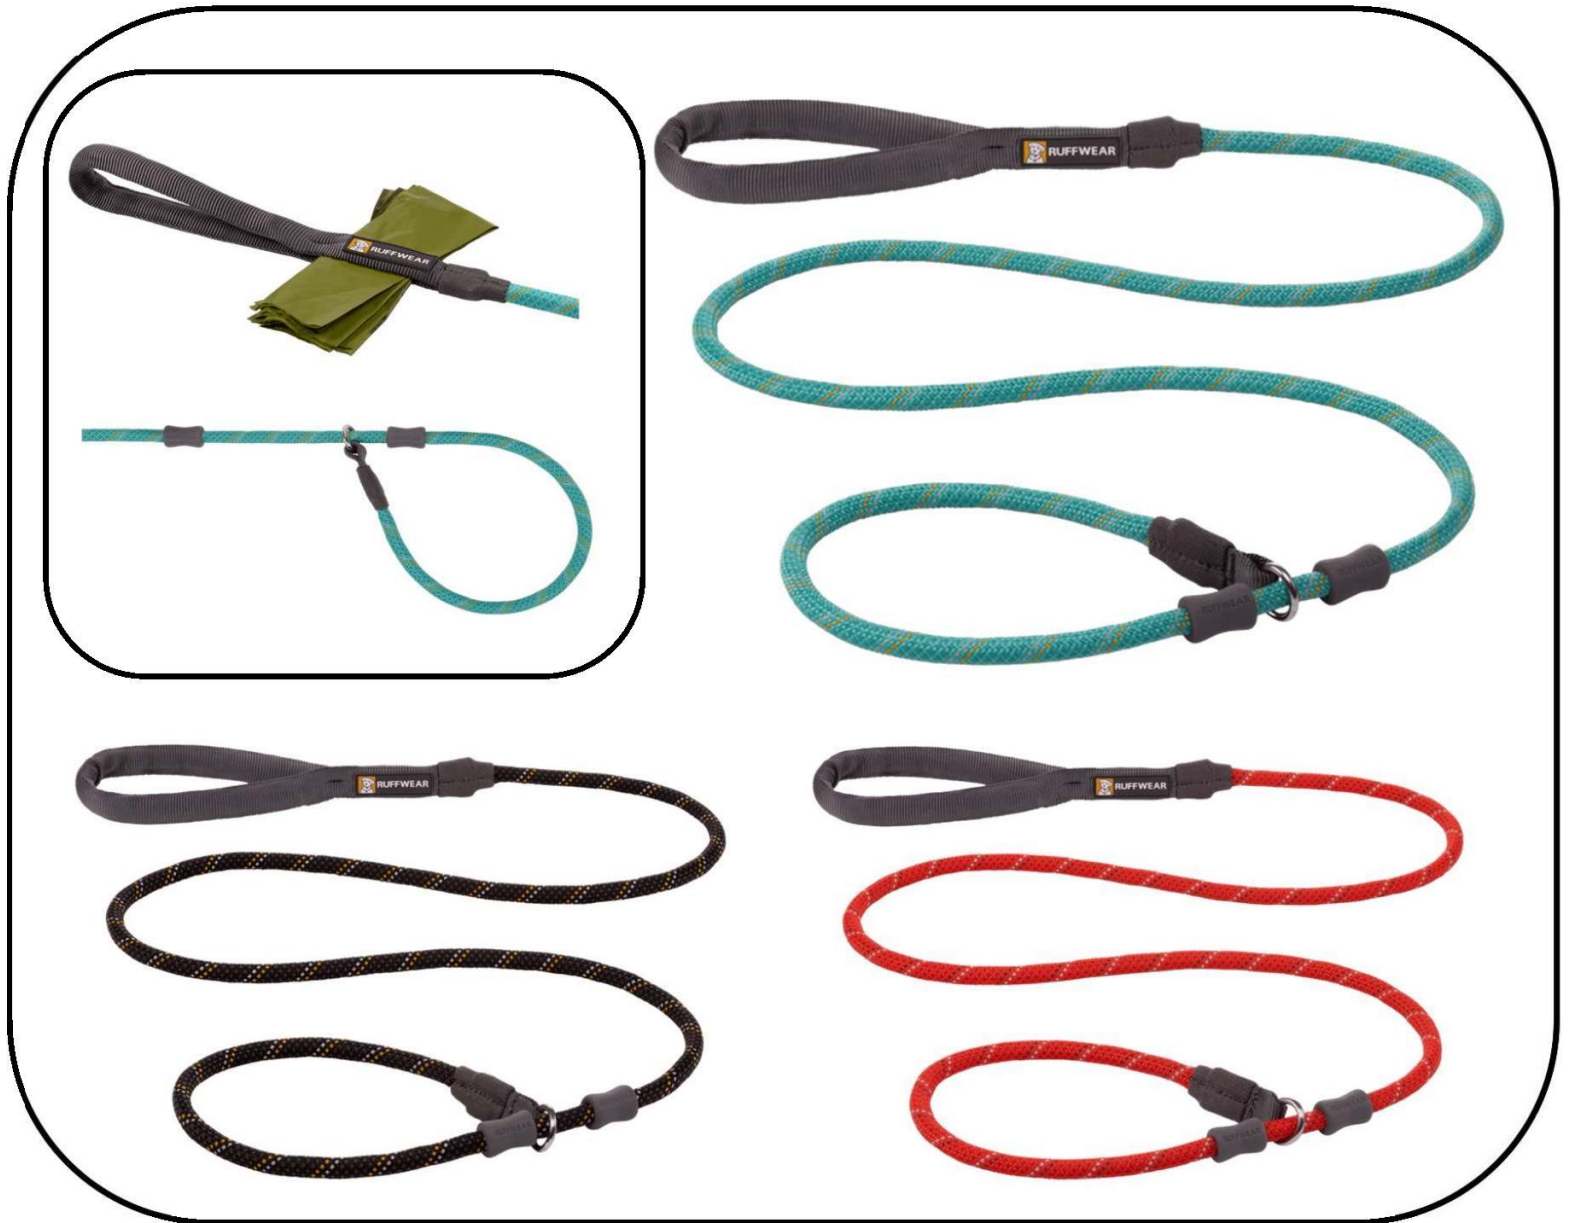

RUFFWEAR

JUST A CINCH - LEASHES