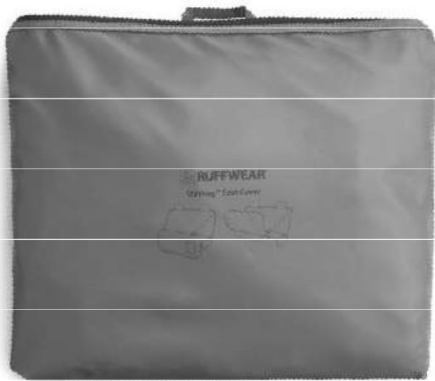

RUFFWEAR VEHICLE SEAT COVER